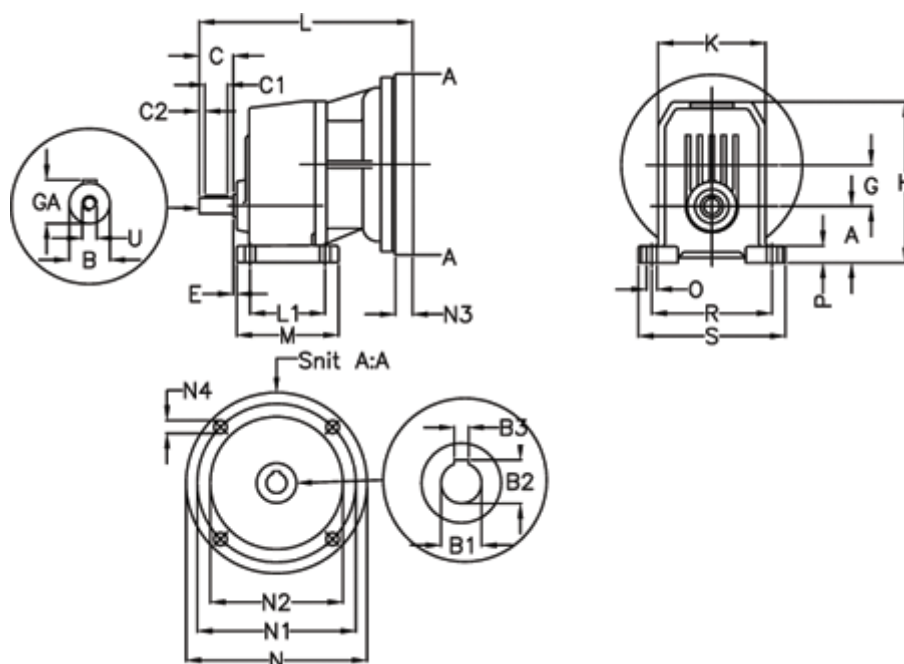

Article number: 40550500141245

Description: Single Stage Helical Gear
S 501-1,4-P112B5

Measures

A = 82	E = 25.5	M = 190.0	R = 225
B = 38	F = 10x8x60	N = 250	S = 270
B1 = 28	G = 73.5	N1 = 215	U = M12
B2 = 31.3	GA = 41.0	N2 = 180	
B3 = 8	H = 278.5	N3 = -	
C = 80	K = 185	N4 = M12x16	
C1 = 60	L = 344	O = 18	
C2 = 10	L1 = 145.0	P = 25.0	